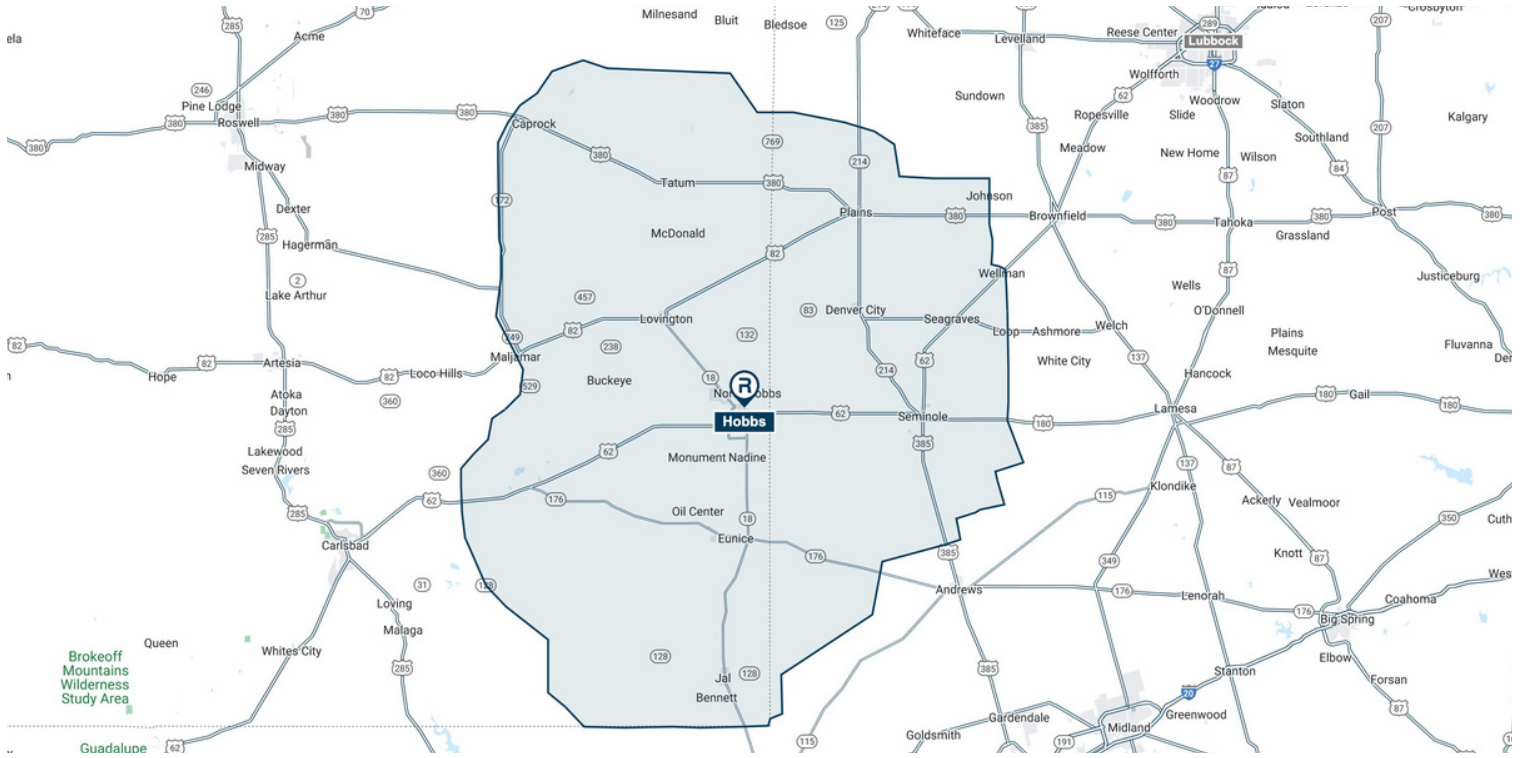

Primary Retail Trade Area • Retail Market Profile

Hobbs, New Mexico

Population

| | | | |
|------|---------|---------------|--------|
| 2020 | 103,855 | 0 - 9 Years | 17.05% |
| 2023 | 104,167 | 10 - 17 Years | 13.87% |
| 2028 | 106,624 | 18 - 24 Years | 10.37% |